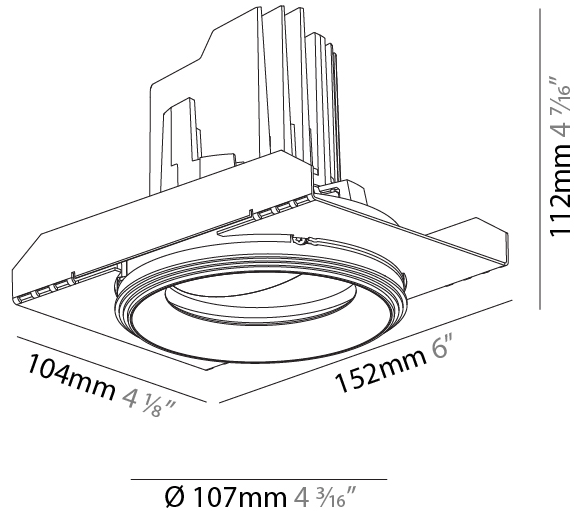

GENERAL

Series: Bioniq
 Subseries: Bioniq Round Adjustable
 Brand: Prolicht
 Division: Architectural
 Mounting Type: Trimless
 Mounting Location: Ceiling
 Subcategory: Downlight

PHYSICAL

Shape: Round
 Diameter (mm): 107
 Diameter (in): 4 3/16
 Height (mm): 112
 Height (in): 4 7/16
 Ceiling Thickness (mm): 10 / 12.5 / 15 / 25
 Ceiling Thickness (in): 3/8 or 1/2 or 9/16 or 1
 Min. Recessing Depth (mm): 130
 Min. Recessing Depth (in): 5 1/8
 Light Distribution: Adjustable / Downlight
 Weight (kg): 0.583
 Weight (lbs): 1.28
 Fixture Finish: SSR / BKV / CWI / CRY / HAB / UFT / ITA / RUA / FTG / MYG / LOD / PUS / FRO / FUP / KIA / POP / BLS / SPG / MEY / GOH / GUM / CHC / COM / ABZ / JAG / OBR / MOS / ROR
 Fixture Material: Aluminum Die Cast
 Cut-out Measurements: Ø111mm/4 3/8"
 Upon Request: Unique Ceiling Thickness

LED

Number of LEDs: 1
 Max. Delivered Lumen (lm): 770
 Nominal Lumen (lm): 1140
 CRI: >90 CRI
 Lamp Life (hrs): 50000
 Upon Request: RGB-W Tunable White Special Color Temperature Special LED

OPTICAL

Reflector: 20 / 40 / 60
 Adjustability: Rotational 355°; Tilt 30°
 Upon Request: Special Beam Angles

RATINGS AND CERTIFICATIONS

Certified By: Certified for North American Standards
 IP rating: IP20

Ø 107mm 4 3/16"

111mm 4 3/8"	130mm 5 1/8"	10 12 1/2 15 25mm 3/8" 1/2" 9/16" 1"	± 30°	355°		
A						

BIONIQ ROUND ADJUSTABLE TRIMLESS